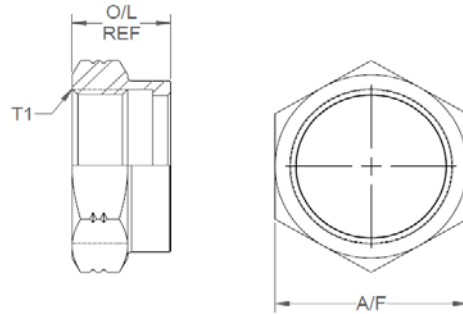

All dimensions are imperial unless stated.

	T1	O/L	A/F
18004	1/8	0.51	14mm
18000	1/4	0.59	19mm
18001	3/8	0.705	22mm
18002	1/2	0.775	27mm
18003	3/4	0.855	32mm
18005	1	0.975	41mm
18007	1-1/4	1.01	50mm
18008	1-1/2	1.205	55mm
18009	2	1.432	70mm

A/F dimensions are imperial unless stated.

	T1	O/L	A/F
18004	1/8	12.95	14mm
18000	1/4	14.99	19mm
18001	3/8	17.91	22mm
18002	1/2	19.69	27mm
18003	3/4	21.72	32mm
18005	1	24.77	41mm
18007	1-1/4	25.65	50mm
18008	1-1/2	30.61	55mm
18009	2	36.37	70mm